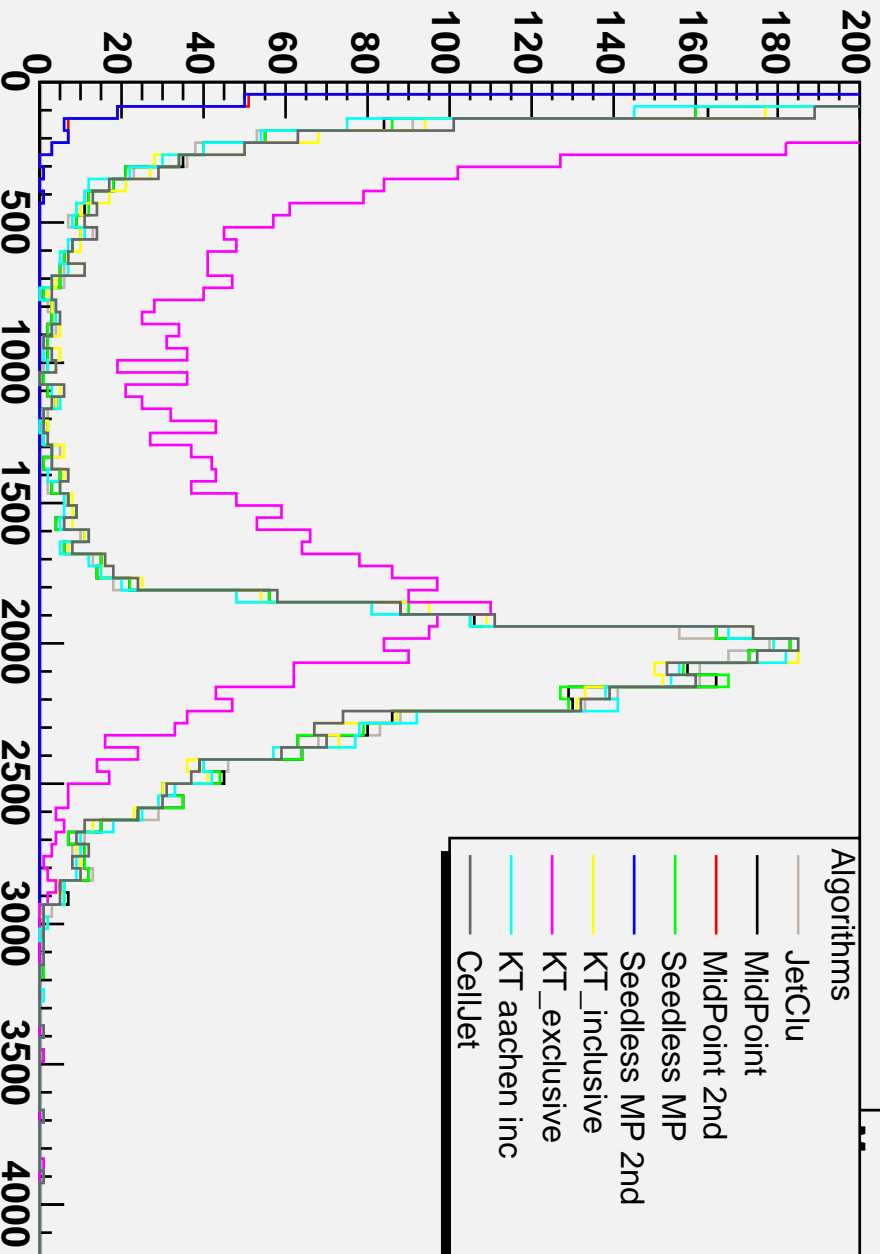

Et of each jet

Plot

Entries

7782

575.8

933.6