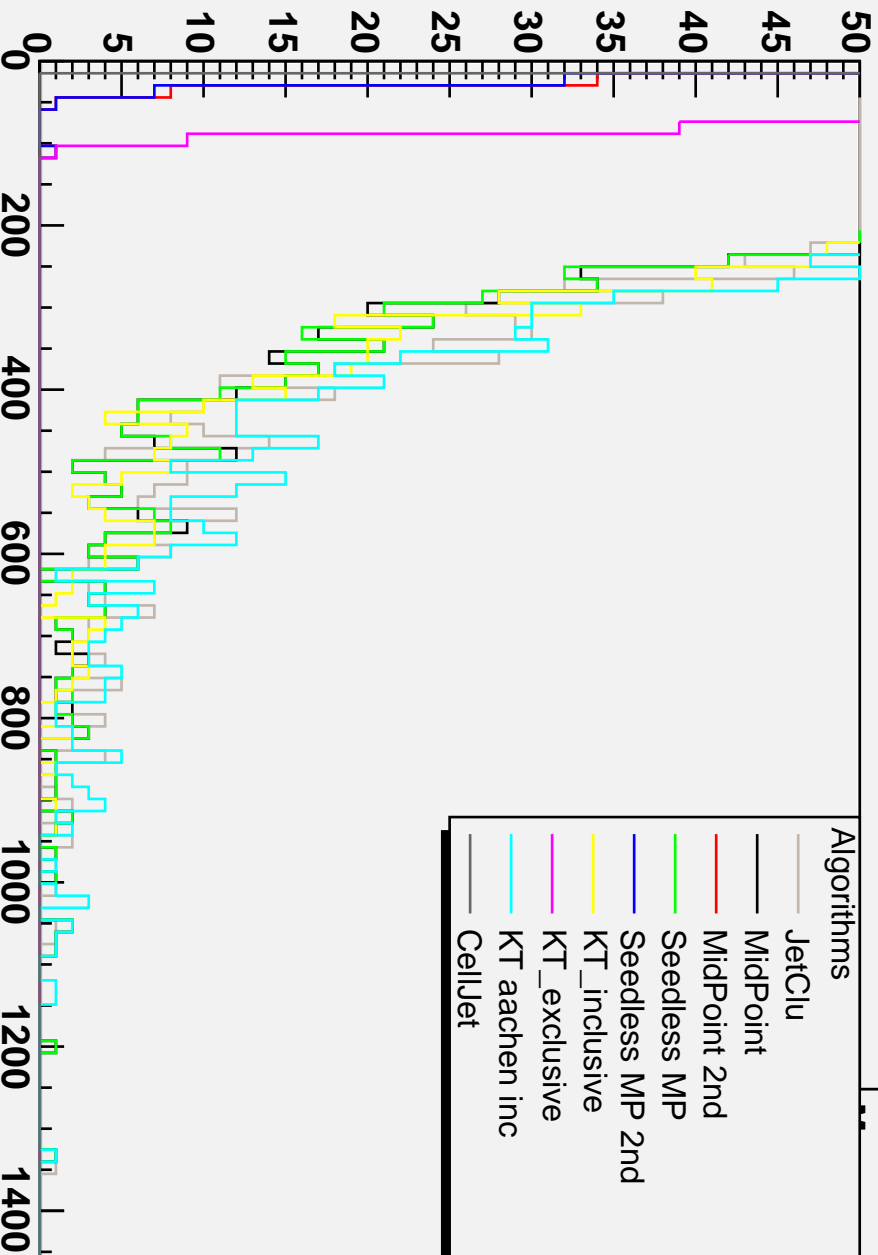

mass of each jet

Plot

Entries

7782

56.56

116.4